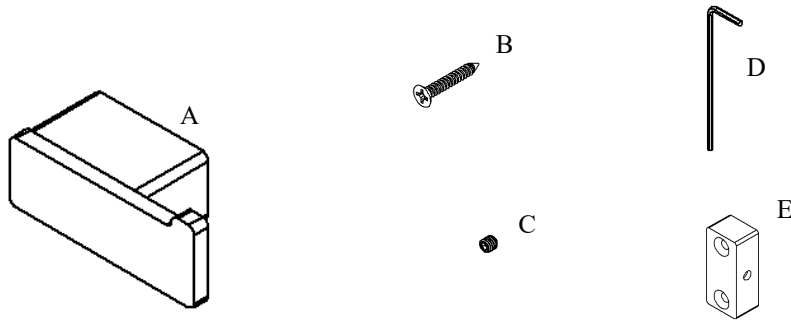

Exhilarating by Design

Volkano Cinder Towel Hook Installation Guide

Code: V3213, V3214, V3215

Parts Included	QTY
A - Towel Hook	1
B - Screw	2
C - Set Screw	1
D - Allen Key	1
E - Bracket	1

Model #	Description	Finish	Weight (lb)	WxHxD (mm)	WxHxD (Inches)	Metal Type
V3213	Cinder Towel Hook	Chrome	0.4	65 x 25 x 30	2.5 x 1 x 1	Brass
V3214	Cinder Towel Hook	Brushed Nickel	0.4	65 x 25 x 30	2.5 x 1 x 1	Brass
V3215	Cinder Towel Hook	Matte Black	0.4	65 x 25 x 30	2.5 x 1 x 1	Brass